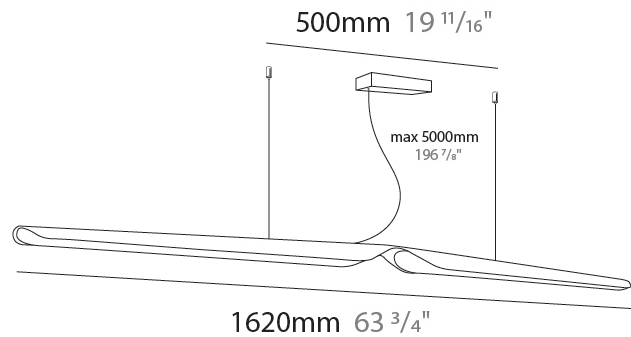

PROJECT
TYPE
SPECIFIER
QUANTITY
DATE

SWAN SUSPENSION

D71022- -
base number   Color   Finish
                         Temperature   Options

1. To build a product code in our configurator select the specify button on the base model # product page
2. To build a manual product code on this datasheet choose from the options listed below in blue font and add the suffix to the base model #

GENERAL

Series: Swan
Subseries: Swan
Brand: Tunto
Division: Design
Mounting Type: Suspension
Mounting Location: Ceiling
Subcategory: Pendant

PHYSICAL

Shape: Rectangle
Length (mm): 1620
Length (in): 63 ³/₄
Light Distribution: Direct
Diffuser: PMMA - Opal
Fixture Finish: [WAL / OAK / BLK / WHI](#)
Fixture Material: Wood
Cable Details: 2000mm / 78 3/4" transparent
Upon Request: 5000mm / 196 5/6" cable length

ELECTRICAL

Lamp Type: LED
Input Wattage (W): 37.9
Total Output Wattage (W): 32.5
Dimming: Tri-Mode (Non-Dimming and Phase Dimming (120Vac only) and 0-10V Dimming)
Driver Included: Yes
Driver Location: Integrated
Driver Type: Constant Current - Universal
Driver Class: Class 2
Input Voltage (V): 120 - 277
Constant Current (MA): 500

LED

Color Temperature (°K): [2700 / 3000](#)
Max. Delivered Lumen (lm): 3951
CRI: >93 CRI
Lamp Life (hrs): 50000

OPTICAL

RATINGS AND CERTIFICATIONS

Certified By: Certified for North American Standards
IP rating: IP20